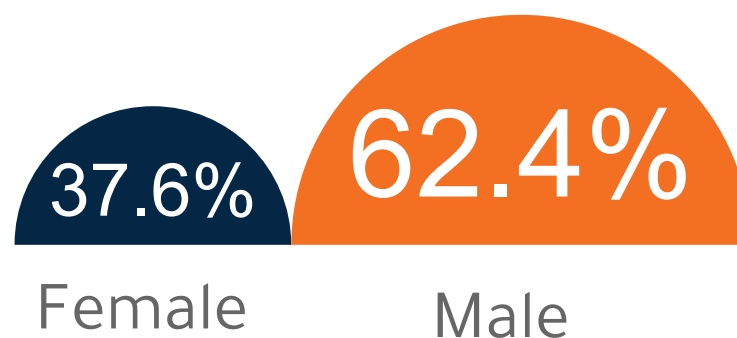

Faculty Gender Ratio