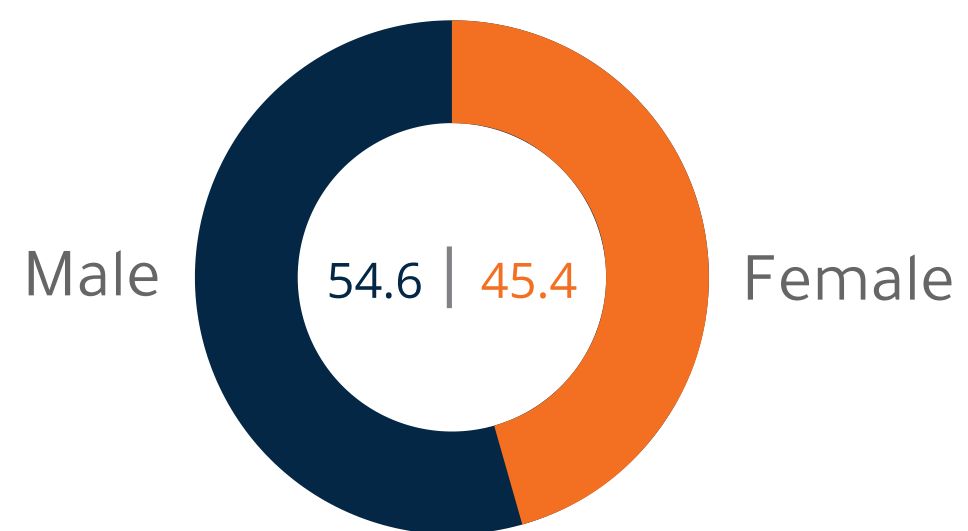

Student Gender Ratio