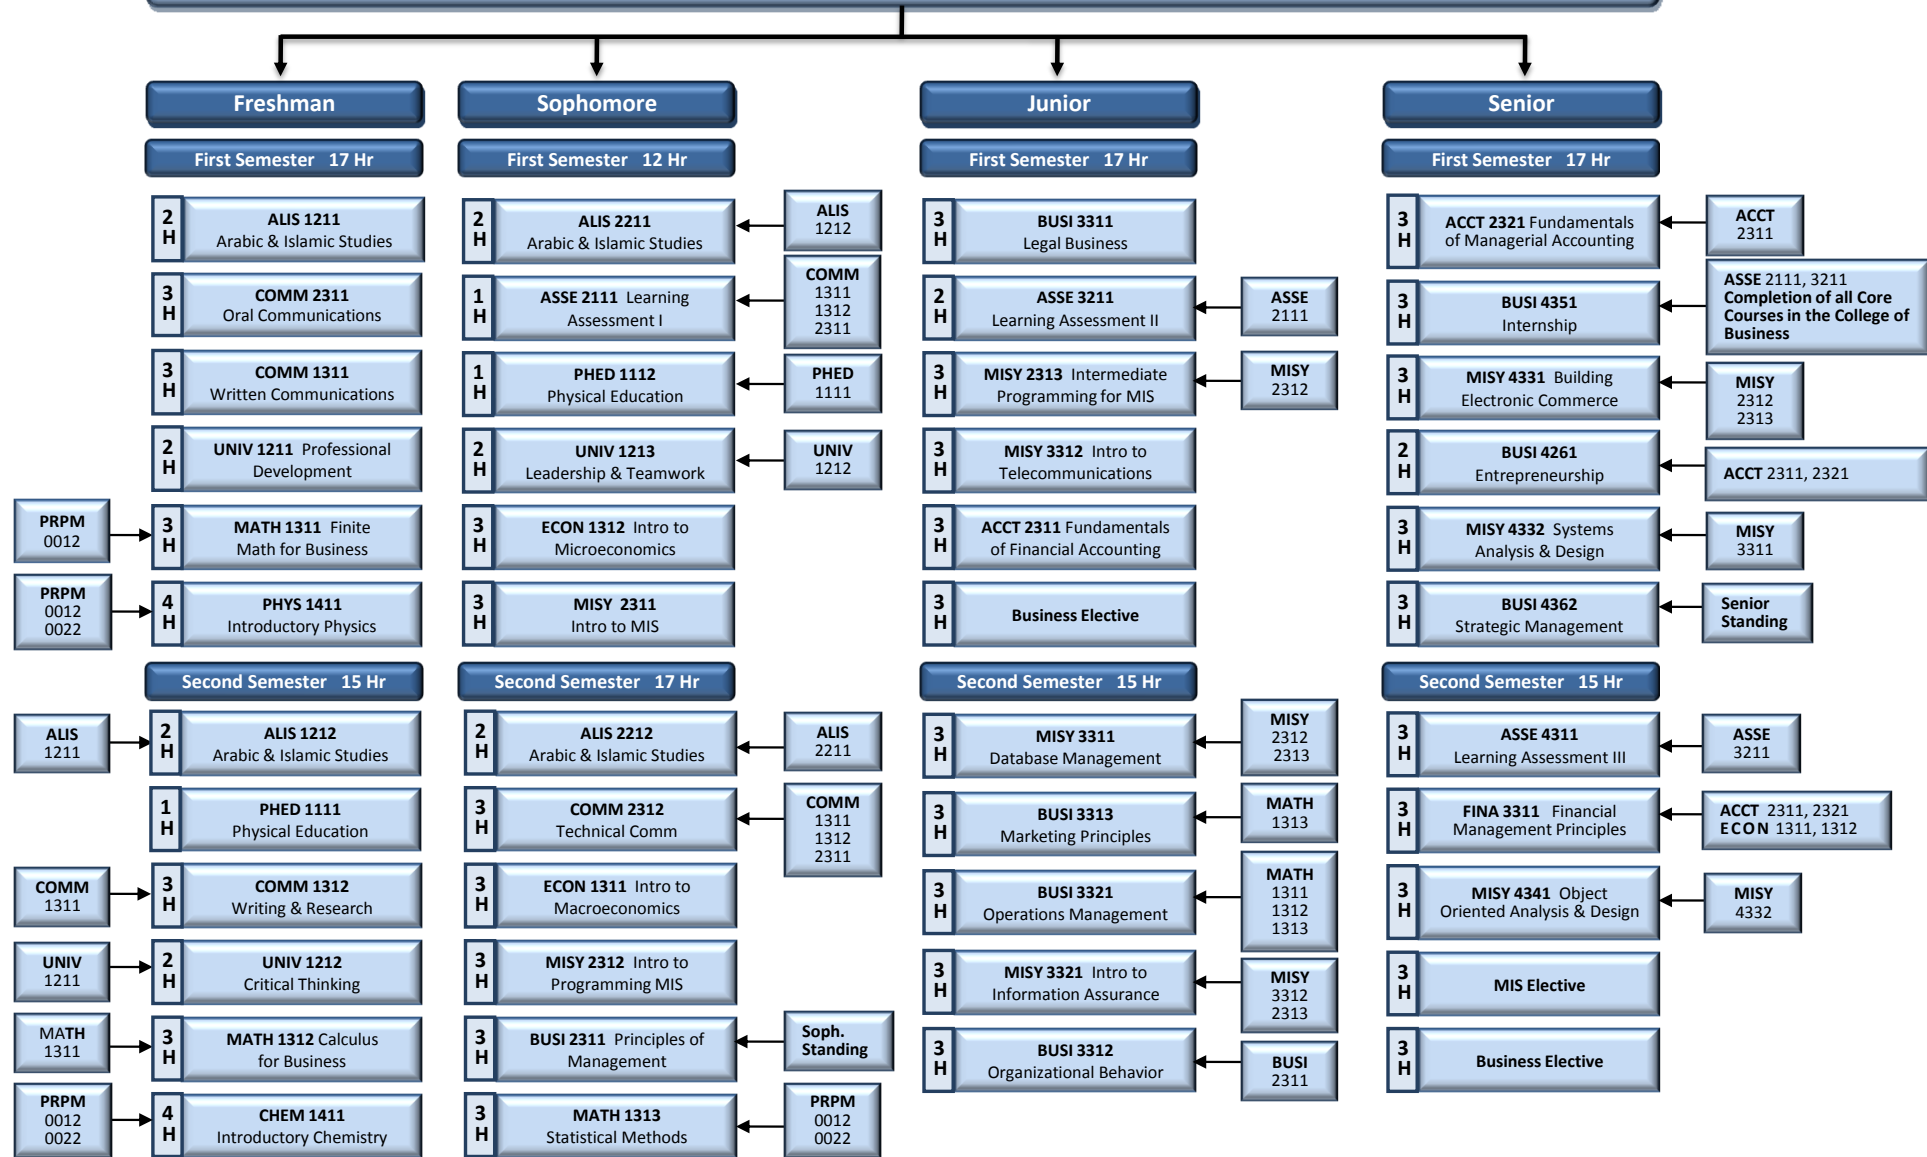

PMU: College of Business - Management Information Systems Degree Plan (125 Credit Hours)

Business Elective: BUSI 3331: Business Negotiations; BUSI 3323: Human Resource Management; BUSI 4321: International Business; BUSI 3322: Supply Chain Mgt
MIS Elective: MISY 3331: Advanced Database Concepts; MISY 3332: Advanced Programming Concepts & Info Systems; MISY 4342: Electronic Commerce Security